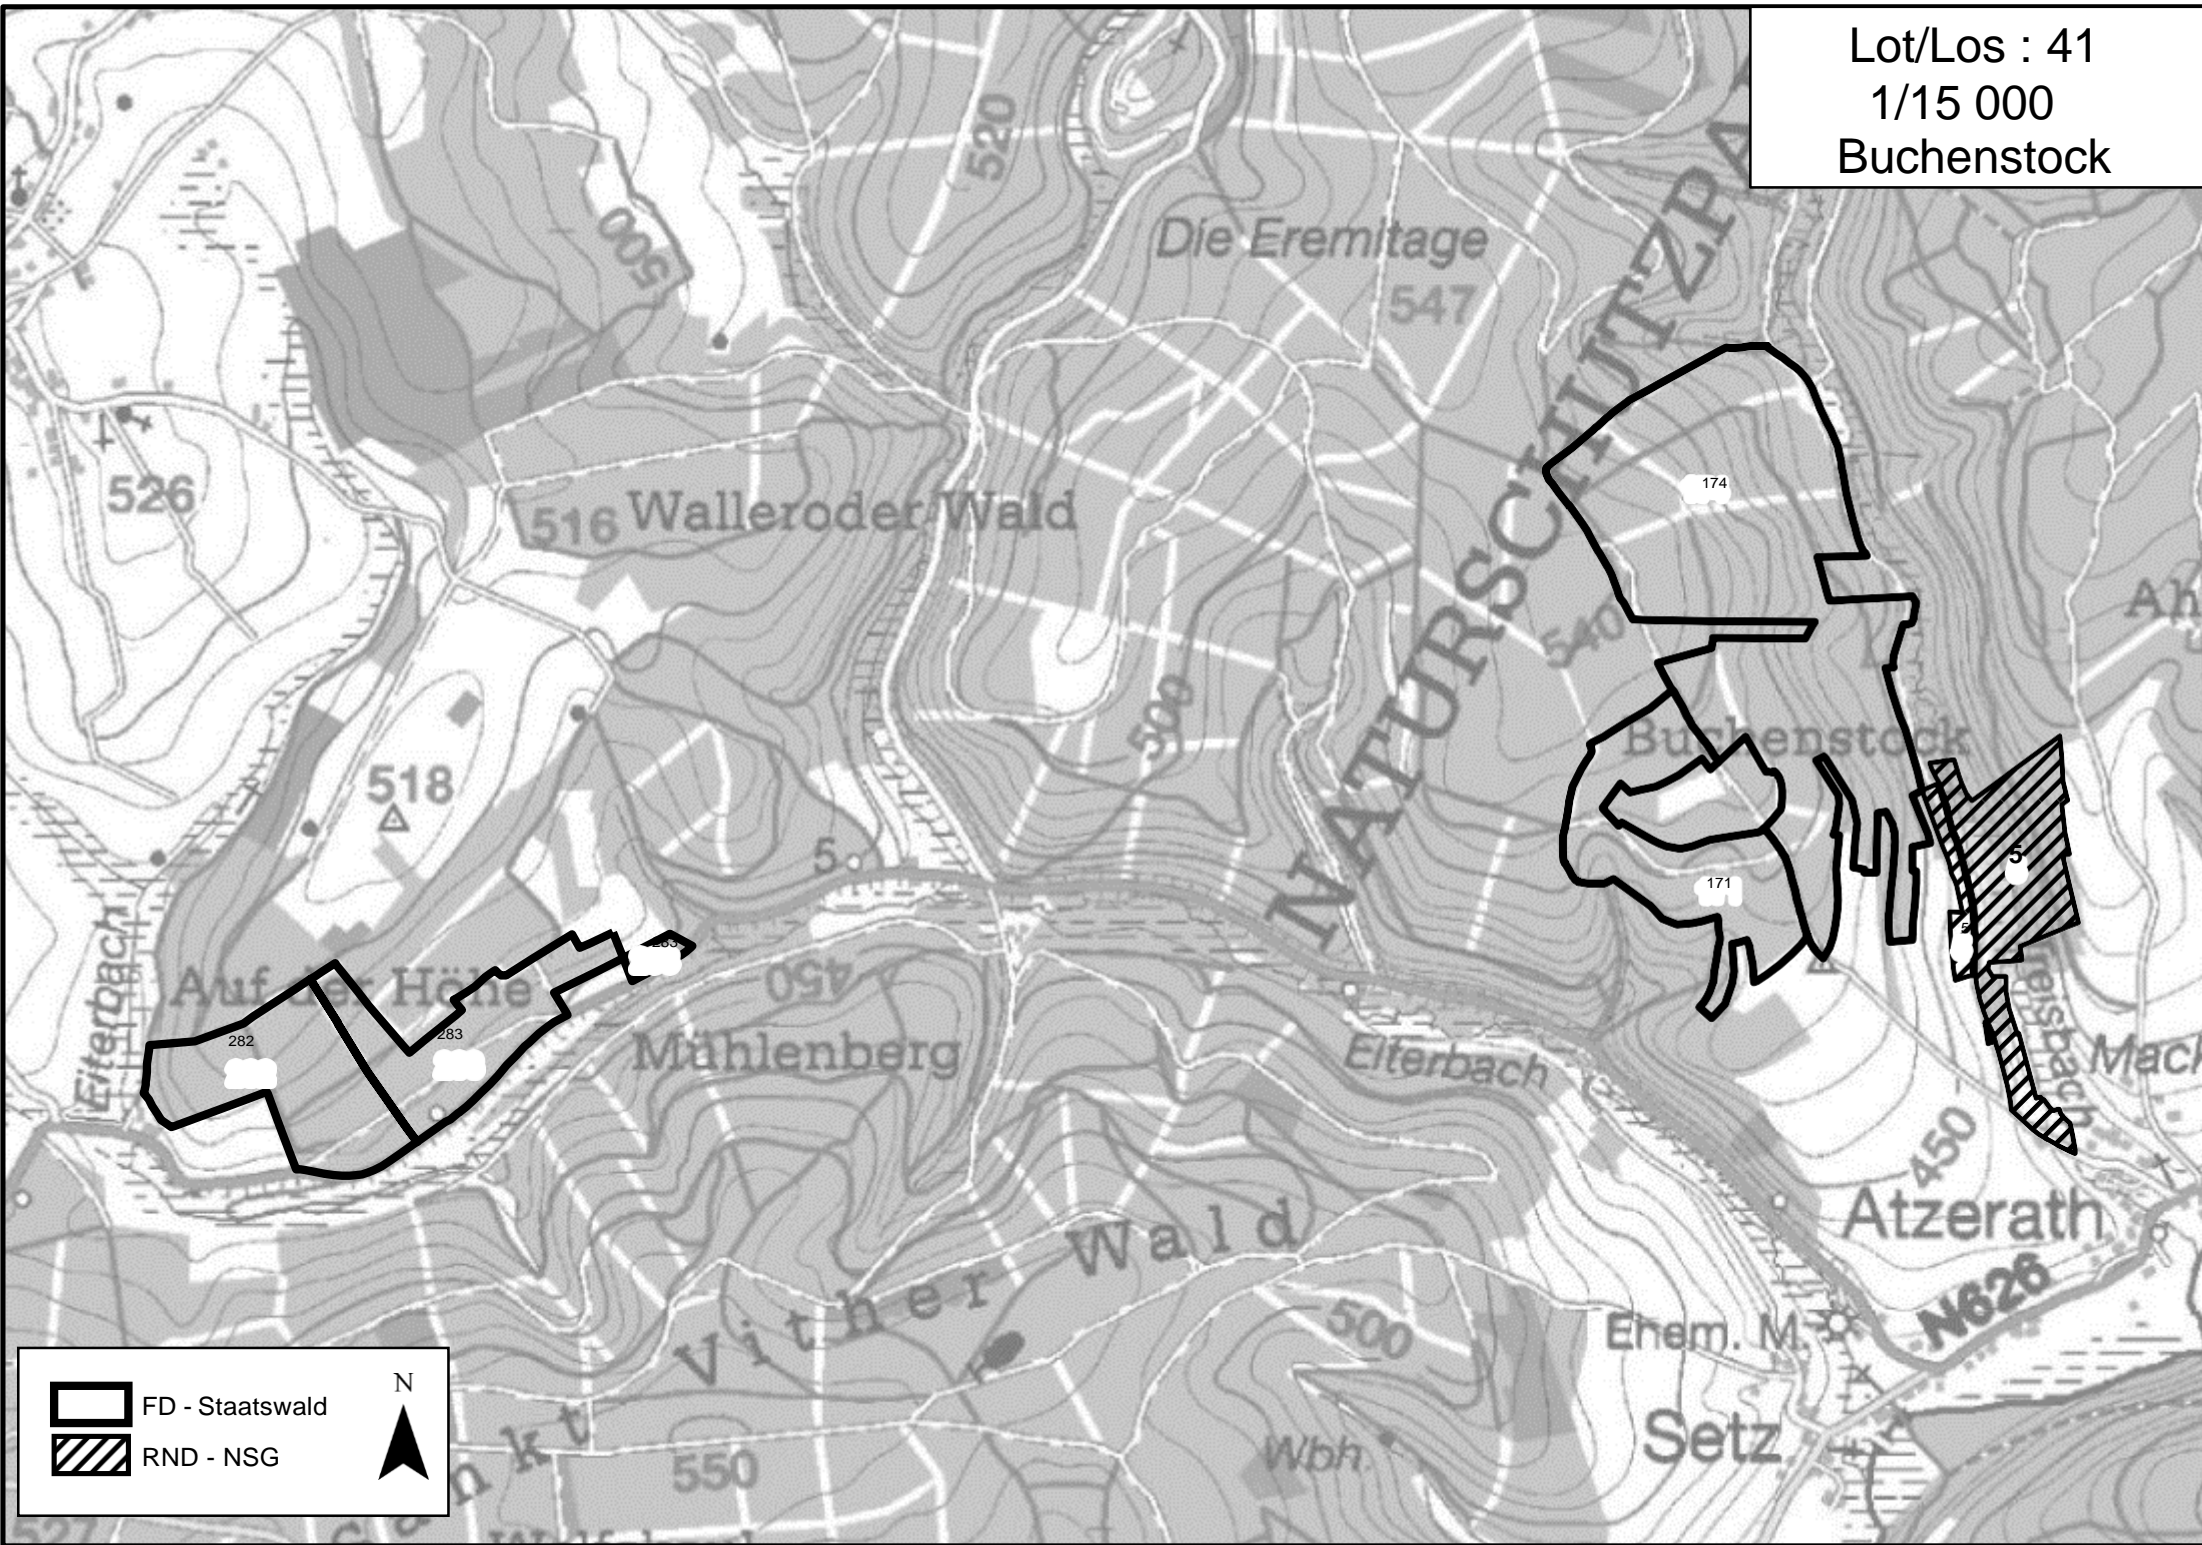

Lot/Los : 41
1/15 000
Buchenstock

Lot/Los : 61
1/10 000
Ahlenbusch

Legend:

-  FD - Staatswald
-  RND - NSG

North Arrow:  N

Lot/Los : 62
1/10 000
Windbuche

Legend and Orientation:

- FD - Staatswald (represented by a black rectangle)
- North Arrow (N)