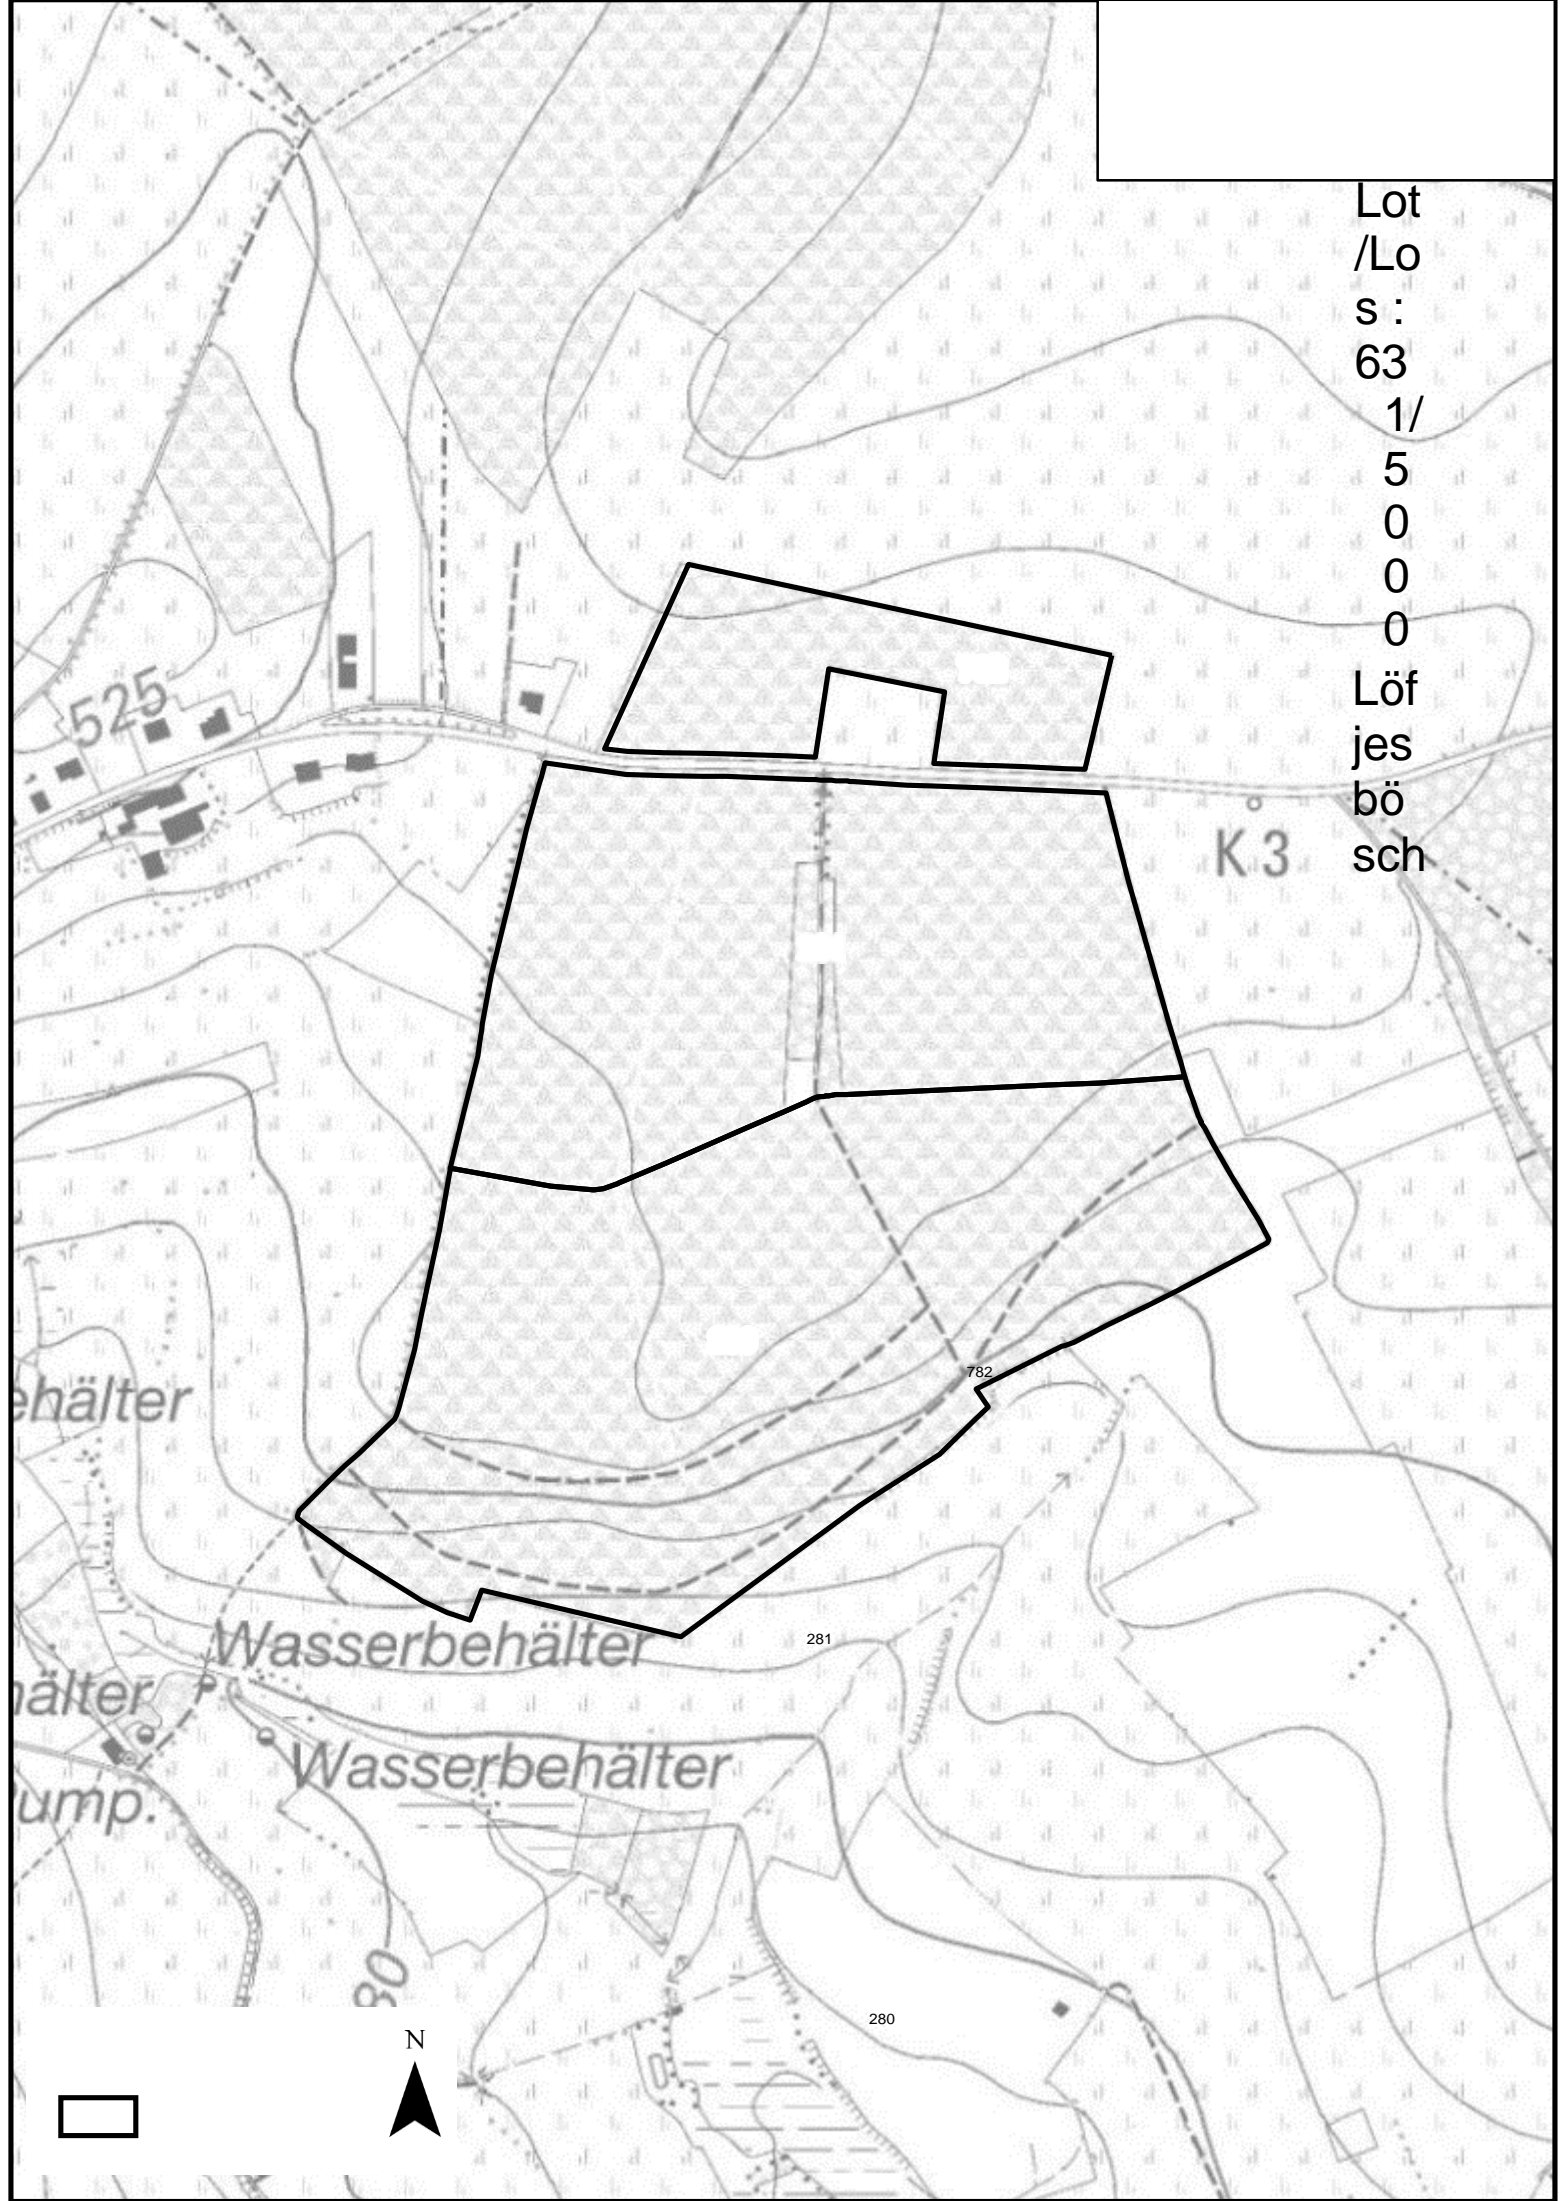

Lot
/Lo
s :
63
1/
5
0
0
0
Löf
jes
bö
sch

ehälter

hälter

ump.

Wasserbehälter

Wasserbehälter

K3

525

782

281

280